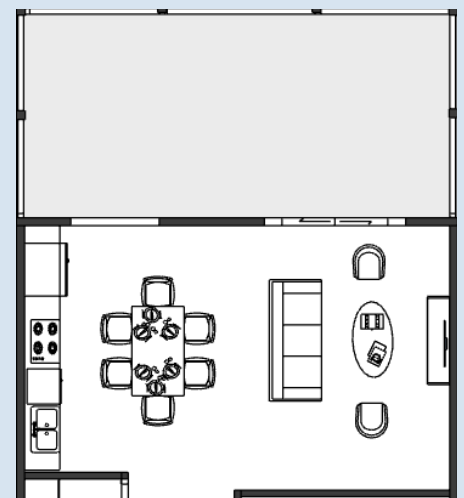

CAROLINA COASTAL MOTORCOACH RESORT

**835 SQ FT HEATED
325 SQ FT COVERED PORCH
1,160 SQ FT UNDER ROOF**

THE VERANDA

A front-entry home designed for simple, comfortable living with an open interior and welcoming front porch.

Example plan configuration

THE VERANDA

CAROLINA COASTAL
MOTORCOACH RESORT

INTERIOR LAYOUT COMPONENTS

The Veranda features a modular interior layout. Choose one Kitchen & Living option and one Bedroom Wing option to create your preferred layout.

KITCHEN & LIVING OPTIONS

SELECT ONE CONFIGURATION

ENTERTAINER KITCHEN

CONNECTED ISLAND

DINING-FOCUSED

BEDROOM WING OPTIONS

SELECT ONE CONFIGURATION

BEDROOM SUITE