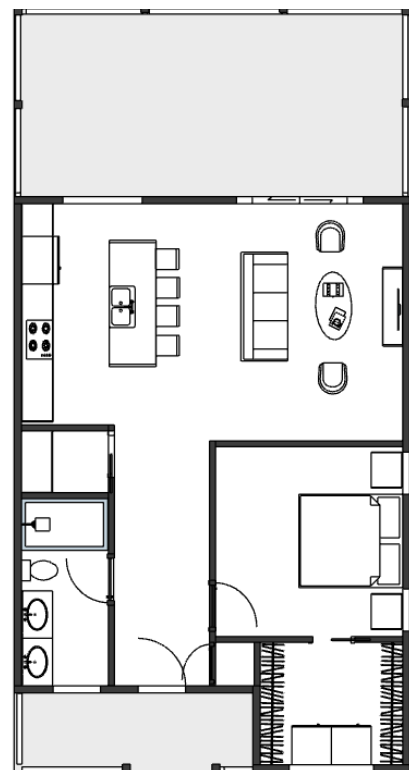

CAROLINA COASTAL MOTORCOACH RESORT

**835 SQ FT HEATED
325 SQ FT COVERED PORCH
1,160 SQ FT UNDER ROOF**

THE VERANDA

A front-entry home designed for simple, comfortable living with an open interior and welcoming front porch.

Example plan configuration

THE VERANDA

CAROLINA COASTAL
MOTORCOACH RESORT

INTERIOR LAYOUT COMPONENTS

The Veranda features a modular interior layout. Choose one Kitchen & Living option and one Bedroom Wing option to create your preferred layout.

KITCHEN & LIVING OPTIONS

SELECT ONE CONFIGURATION

ENTERTAINER KITCHEN

CONNECTED ISLAND

DINING-FOCUSED

BEDROOM WING OPTIONS

SELECT ONE CONFIGURATION

BEDROOM SUITE