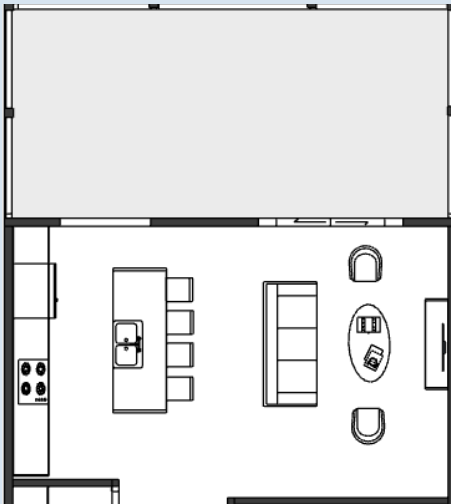

CAROLINA COASTAL MOTORCOACH RESORT

**835 SQ FT HEATED
325 SQ FT COVERED PORCH
1,160 SQ FT UNDER ROOF**

THE VERANDA

A front-entry home designed for simple, comfortable living with an open interior and welcoming front porch.

Example plan configuration

THE VERANDA

CAROLINA COASTAL
MOTORCOACH RESORT

INTERIOR LAYOUT COMPONENTS

The Veranda features a modular interior layout. Choose one Kitchen & Living option and one Bedroom Wing option to create your preferred layout.

KITCHEN & LIVING OPTIONS

SELECT ONE CONFIGURATION

ENTERTAINER KITCHEN

CONNECTED ISLAND

DINING-FOCUSED

BEDROOM WING OPTIONS

SELECT ONE CONFIGURATION

BEDROOM SUITE