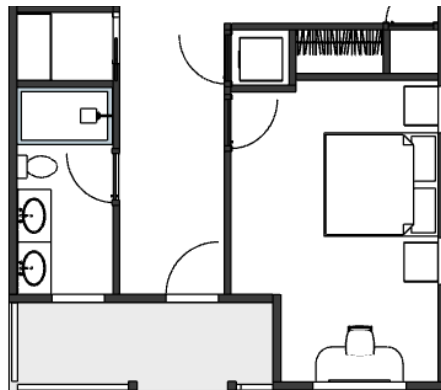

CAROLINA COASTAL MOTORCOACH RESORT

**835 SQ FT HEATED
325 SQ FT COVERED PORCH
1,160 SQ FT UNDER ROOF**

THE VERANDA

A front-entry home designed for simple, comfortable living with an open interior and welcoming front porch.

Example plan configuration

THE VERANDA

CAROLINA COASTAL
MOTORCOACH RESORT

INTERIOR LAYOUT COMPONENTS

The Veranda features a modular interior layout. Choose one Kitchen & Living option and one Bedroom Wing option to create your preferred layout.

KITCHEN & LIVING OPTIONS

SELECT ONE CONFIGURATION

ENTERTAINER KITCHEN

CONNECTED ISLAND

DINING-FOCUSED

BEDROOM WING OPTIONS

SELECT ONE CONFIGURATION

BEDROOM SUITE

OFFICE SPACE

GOLF CART STORAGE
*Option available only with
Entertainer or Dining-Focused
kitchen layouts.*