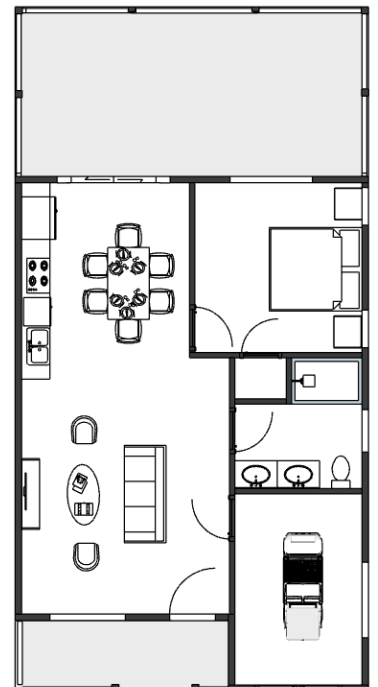

GOLF CART STORAGE
*Option available only with
Entertainer or Dining-Focused
kitchen layouts.*