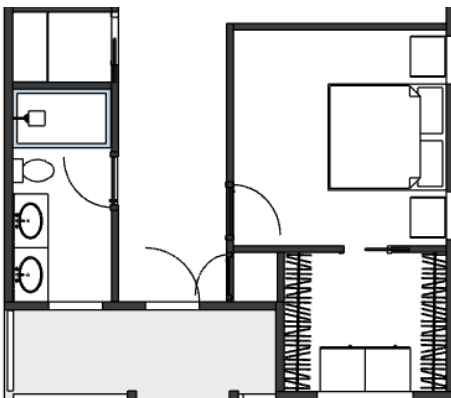

CAROLINA COASTAL MOTORCOACH RESORT

**835 SQ FT HEATED
325 SQ FT COVERED PORCH
1,160 SQ FT UNDER ROOF**

THE VERANDA

A front-entry home designed for simple, comfortable living with an open interior and welcoming front porch.

Example plan configuration

THE VERANDA

CAROLINA COASTAL
MOTORCOACH RESORT

INTERIOR LAYOUT COMPONENTS

The Veranda features a modular interior layout. Choose one Kitchen & Living option and one Bedroom Wing option to create your preferred layout.

KITCHEN & LIVING OPTIONS

SELECT ONE CONFIGURATION

ENTERTAINER KITCHEN

CONNECTED ISLAND

DINING-FOCUSED

BEDROOM WING OPTIONS

SELECT ONE CONFIGURATION

BEDROOM SUITE

OFFICE SPACE

GOLF CART STORAGE
*Option available only with
Entertainer or Dining-Focused
kitchen layouts.*