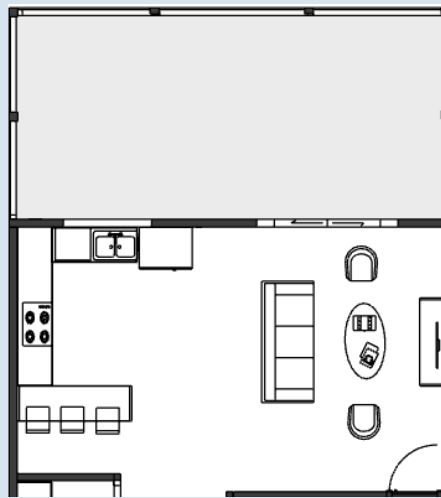

CAROLINA COASTAL MOTORCOACH RESORT

**835 SQ FT HEATED
325 SQ FT COVERED PORCH
1,160 SQ FT UNDER ROOF**

THE VERANDA

A front-entry home designed for simple, comfortable living with an open interior and welcoming front porch.

Example plan configuration

THE VERANDA

CAROLINA COASTAL
MOTORCOACH RESORT

INTERIOR LAYOUT COMPONENTS

The Veranda features a modular interior layout. Choose one Kitchen & Living option and one Bedroom Wing option to create your preferred layout.

KITCHEN & LIVING OPTIONS

SELECT ONE CONFIGURATION

ENTERTAINER KITCHEN

CONNECTED ISLAND

DINING-FOCUSED

BEDROOM WING OPTIONS

SELECT ONE CONFIGURATION

BEDROOM SUITE